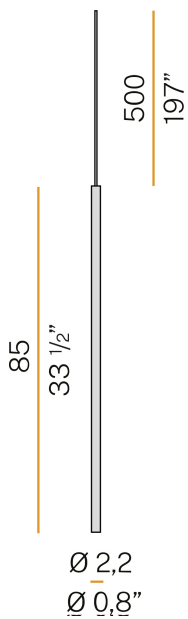

## To-be

24V DC  
M02517.085.0510

### Data sheet

CODE	M02517.085.0510
SYSTEM POWER CONSUMPTION	2,8W
EFFICACY	90.5lm/W
LIGHT SOURCE	LED
LIGHT SOURCE LIFETIME	L70 (B50) 60.000h
COLOUR TEMPERATURE	2700K Ra>90
LIGHT DISTRIBUTION	diffused
POWER SUPPLY	24V DC
DRIVER	remote not included
NOMINAL LUMINOUS FLUX	270lm
LUMEN OUTPUT	181lm
EFFICIENCY	67%
WEIGHT	0,51 Kg
PROTECTION DEGREE	IP40
COLOUR TOLLERANCES	SDCM 3
PACKING DIMENSIONS (CM)	8,0 x 114,0 x 8,0

Multiple suspension lighting fixture for interiors, with direct light emission.  
Extruded aluminium structure in white, mat black, bronze or mat brass polyacrylic paint or with gold leaf coating.  
Extruded aluminium heat sink.  
Modelled polycarbonate diffuser with opaline finish.  
Turned brass end cap in polyacrylic paint.  
5m (196,9") long suspension and power cable in transparent PVC.  
Provided without power canopy, complete with cable clamp on the cable's free extremity.

### Polar diagram